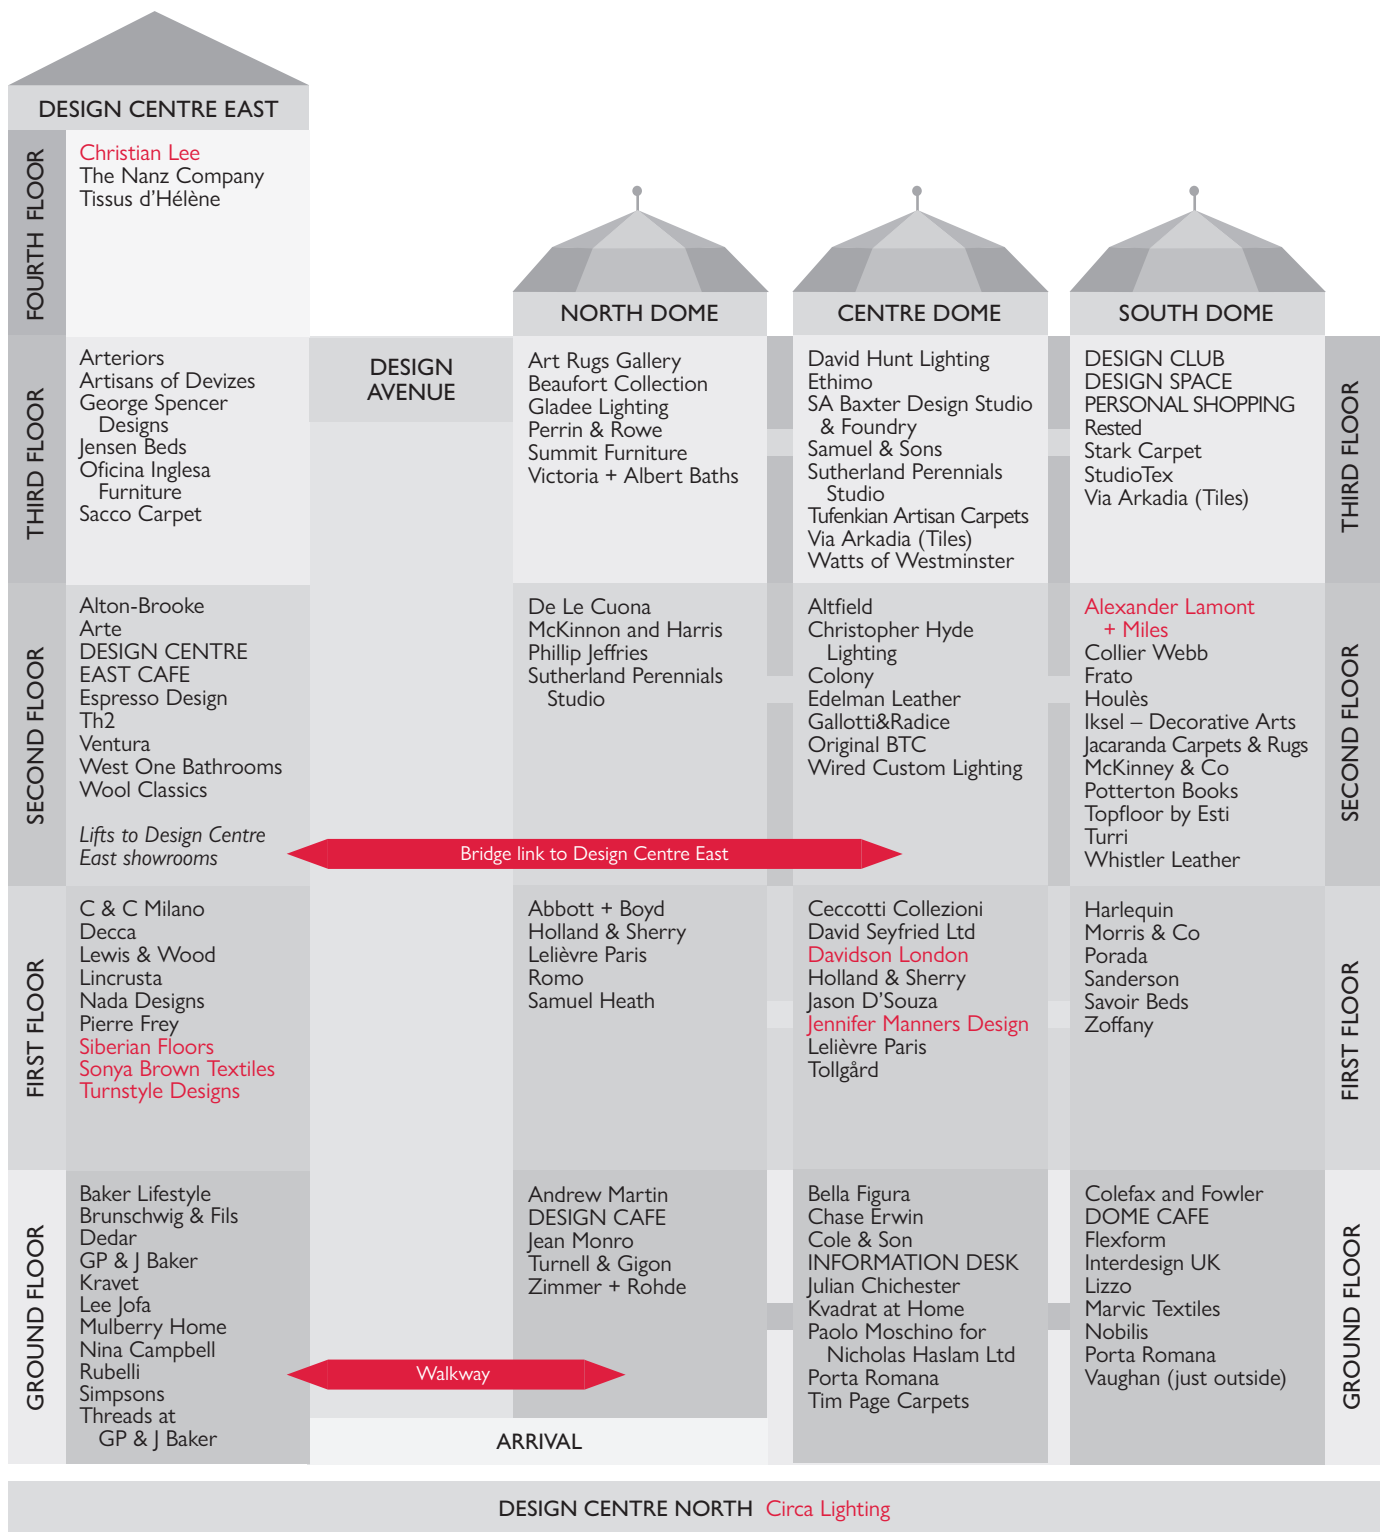

# GETTING AROUND

■ New or relocated showroom

**design centre**  
LONDON

www.dcch.co.uk | @designcentrech