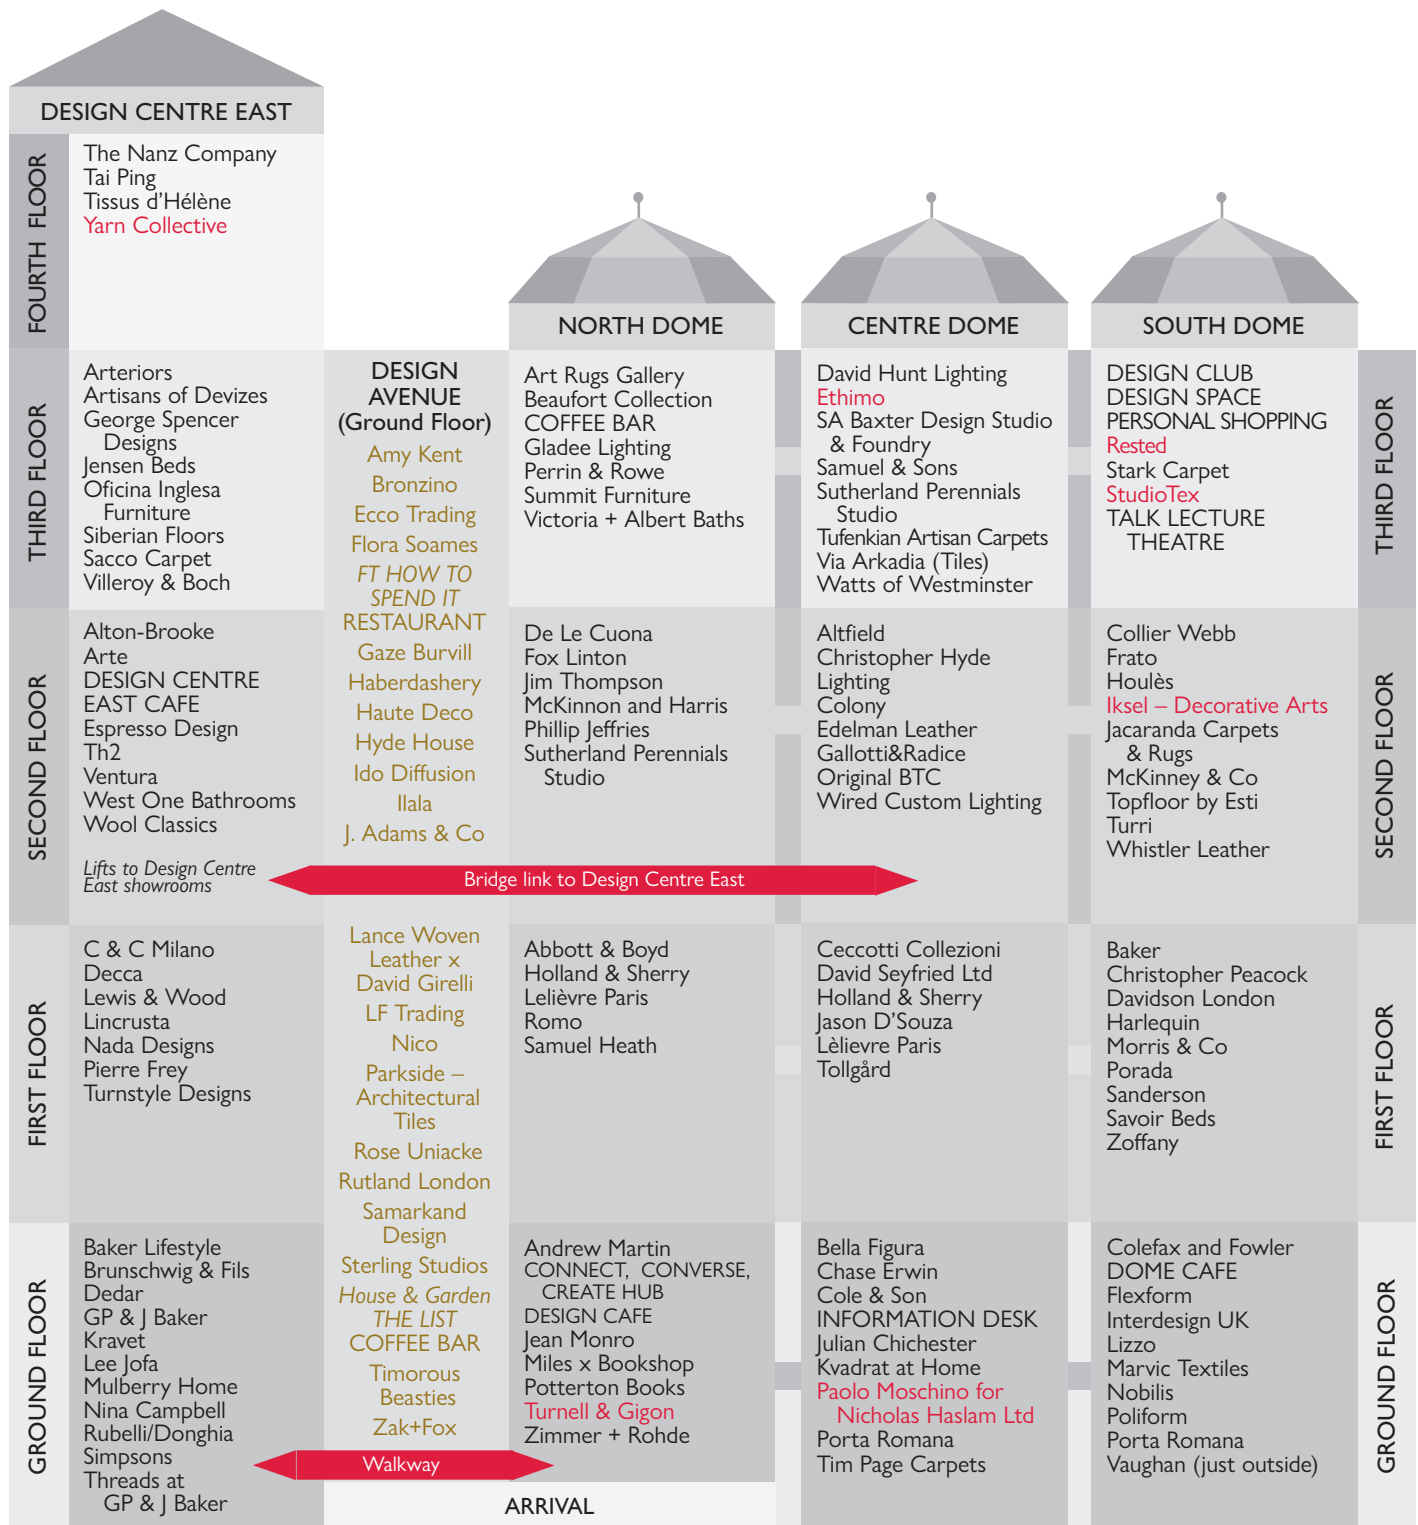

GETTING AROUND

DESIGN CENTRE NORTH

- New or relocated showroom
- House guests

design centre
LONDON

www.dcch.co.uk | @designcentrech