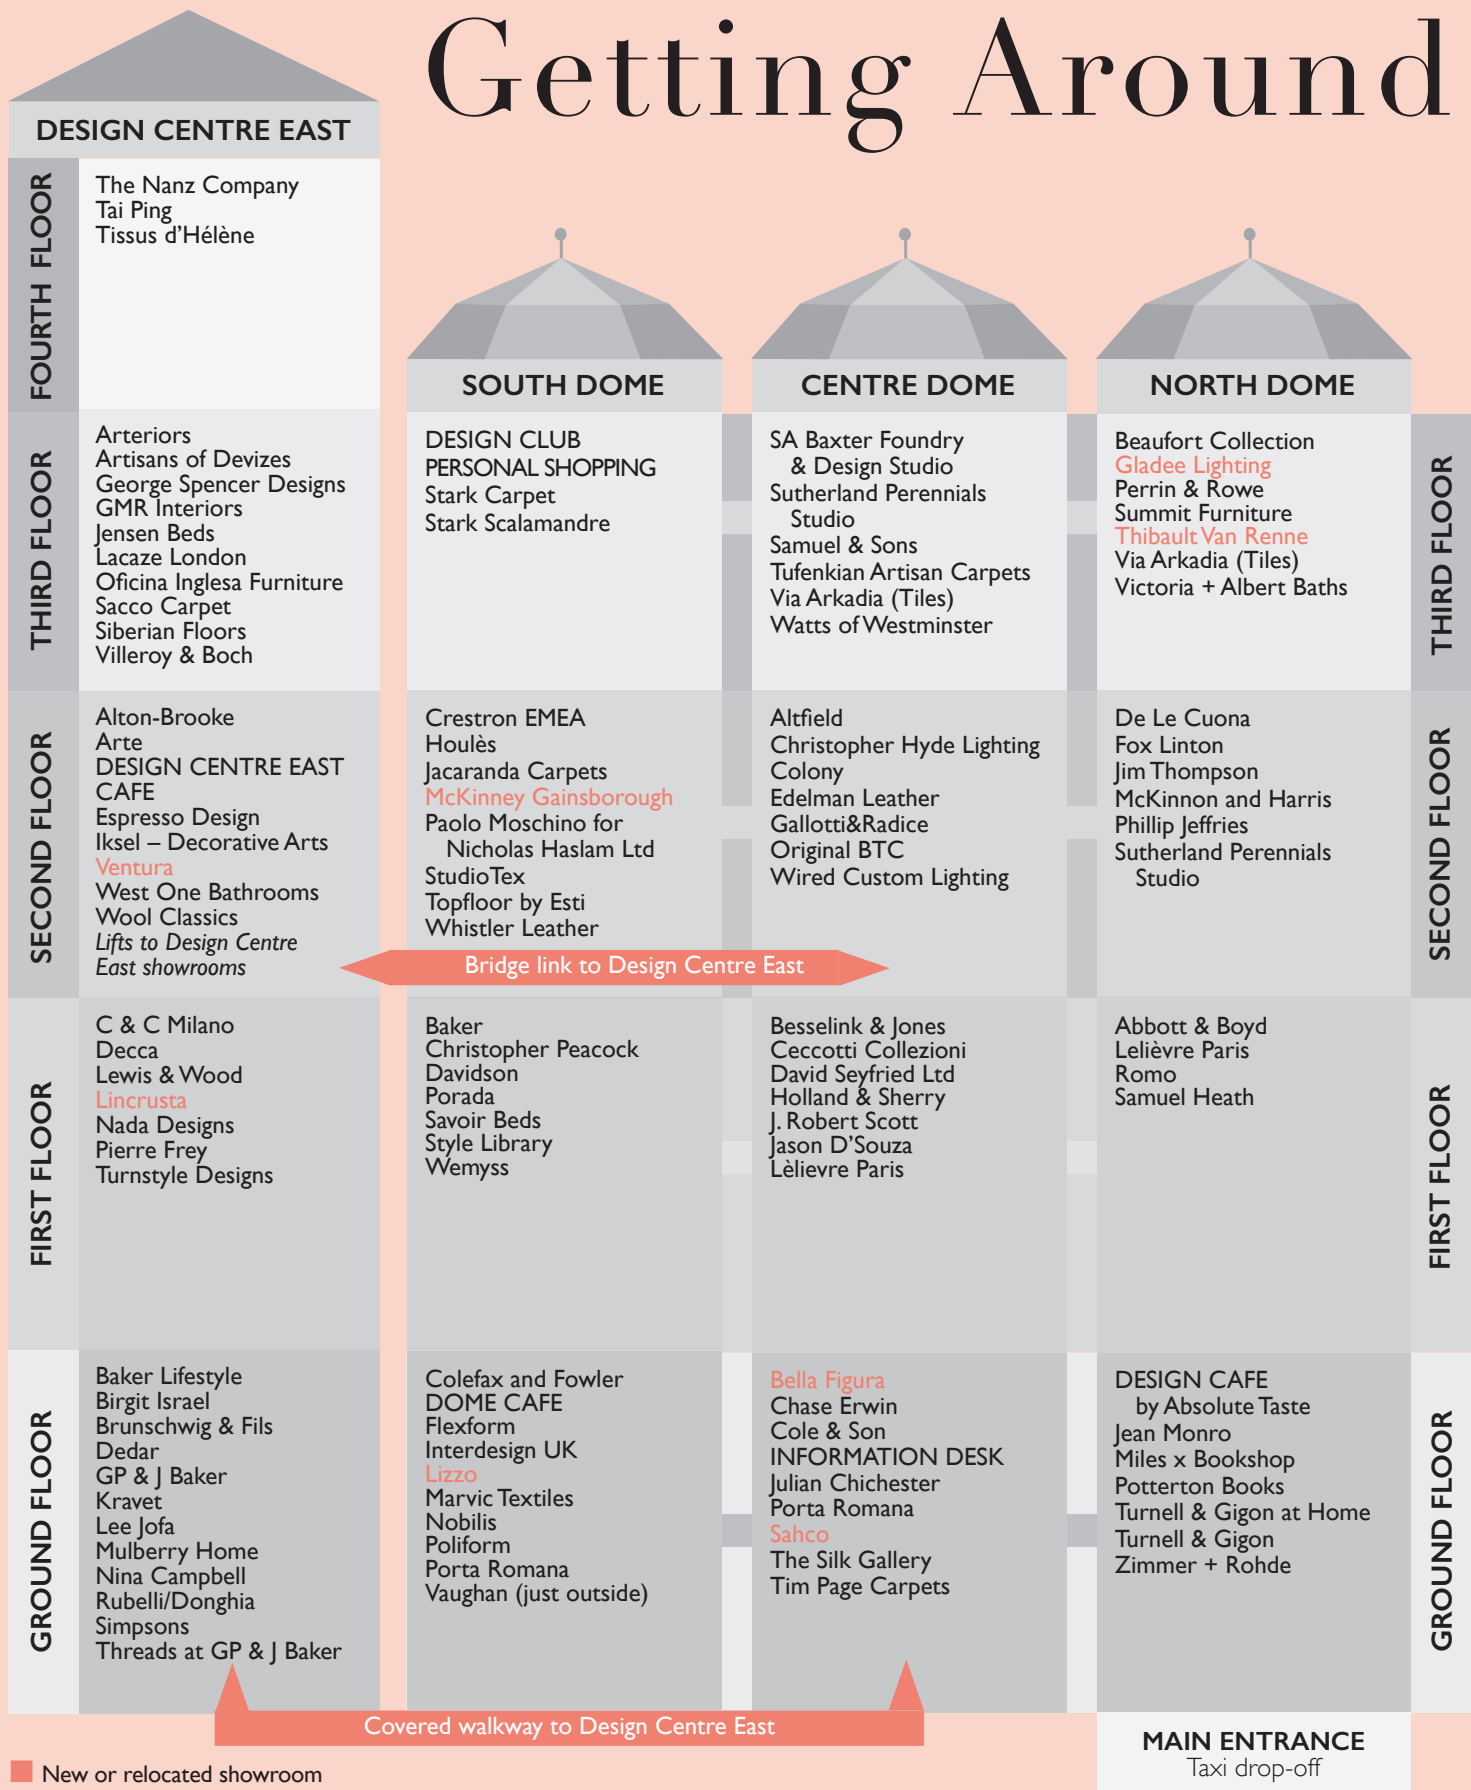

# Getting Around

For details on forthcoming events visit [www.dccch.co.uk](http://www.dccch.co.uk), call 020 7225 9166 or email [enquiries@dccch.co.uk](mailto:enquiries@dccch.co.uk)  
Design Centre, Chelsea Harbour, Lots Road, London SW10 0XE. All information correct at time of going to press