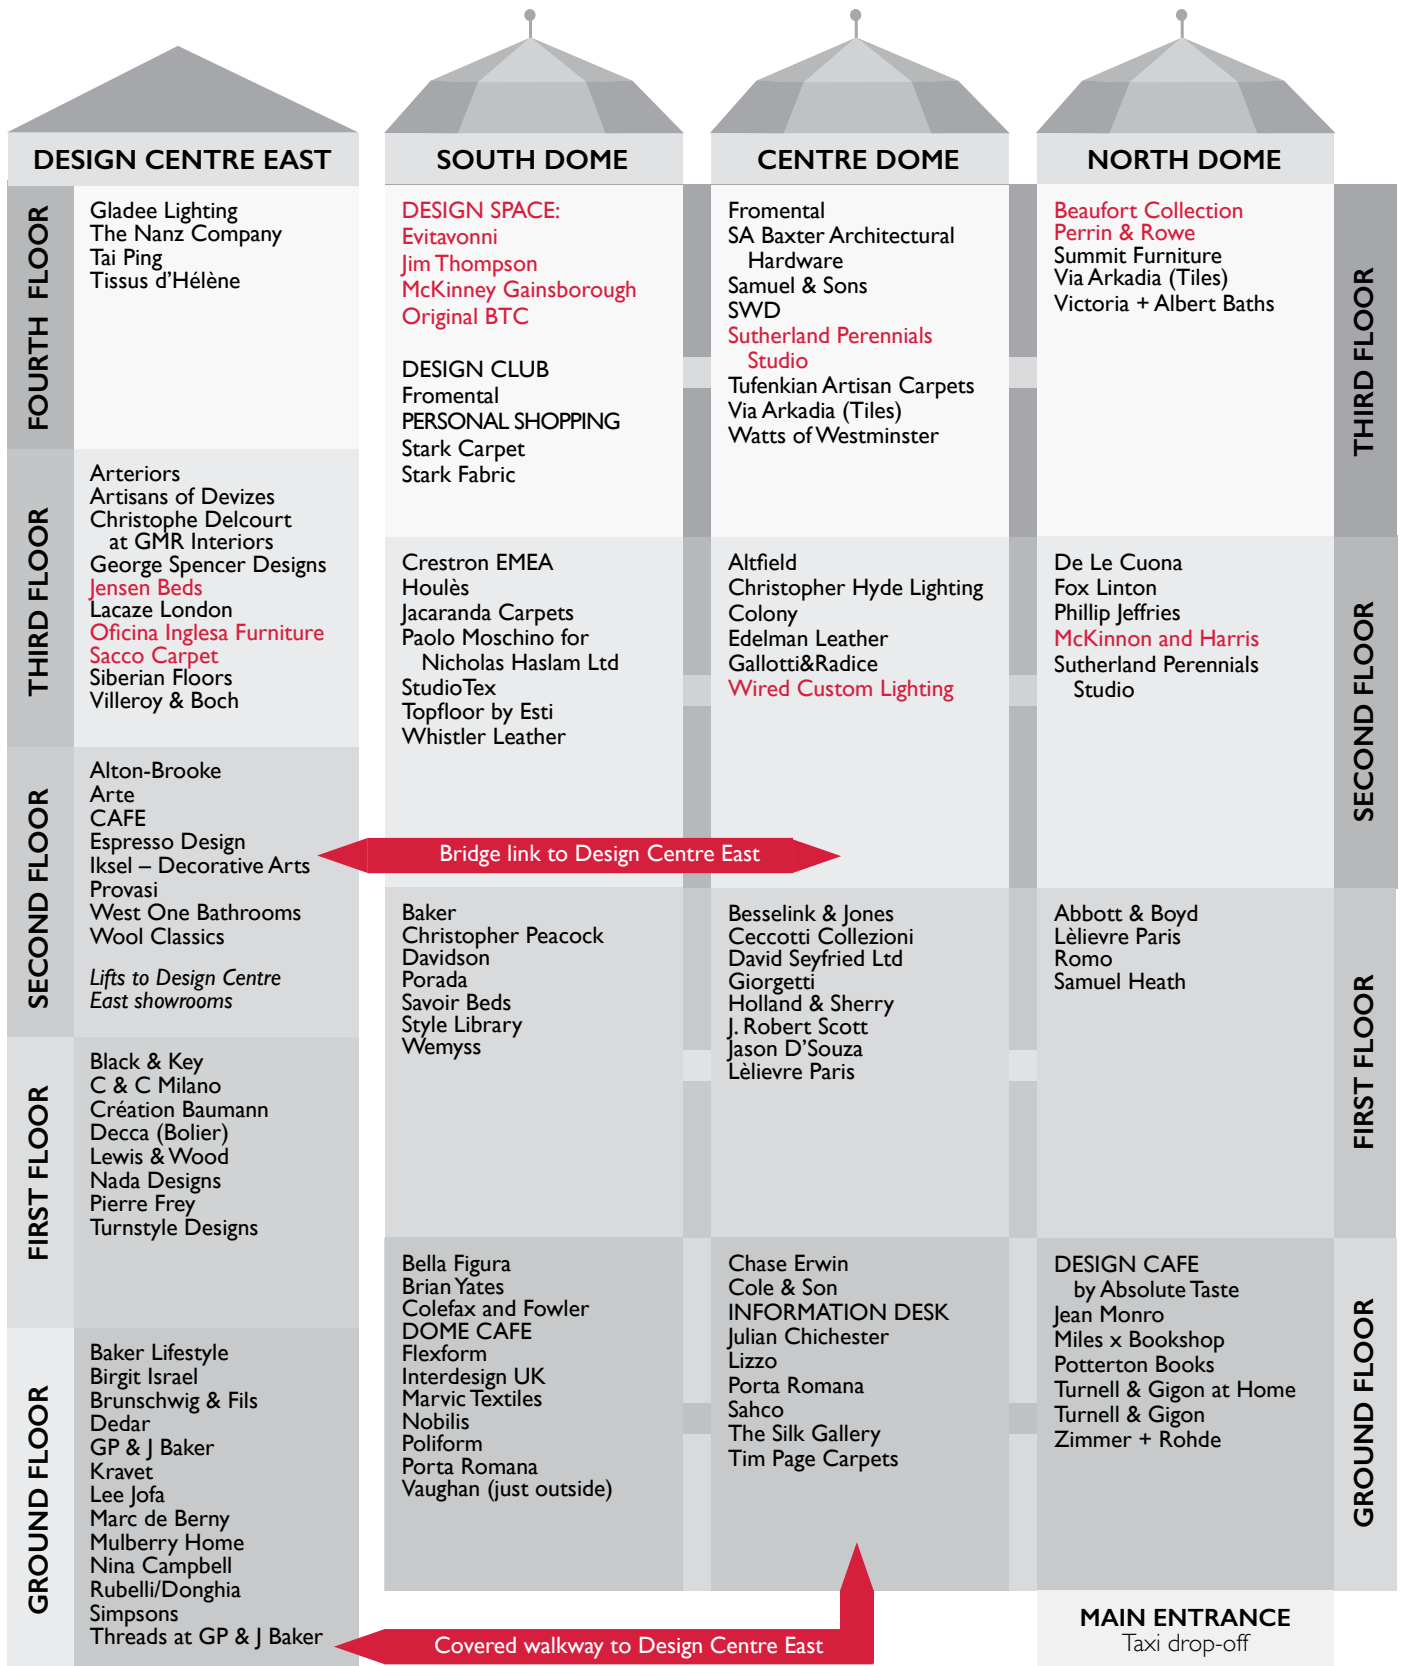

Getting Around

■ New or relocated showroom

For details on forthcoming events visit www.dch.co.uk, call 020 7225 9166 or email enquiries@dch.co.uk
Design Centre, Chelsea Harbour, Lots Road, London SW10 0XE. All information correct at time of going to press

design centre
LONDON